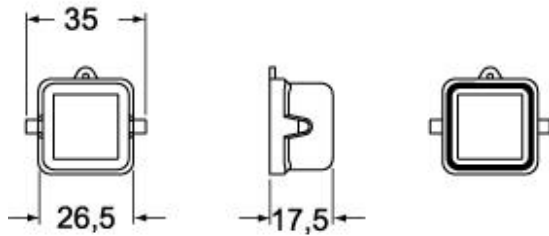

Part number

CK 03 CX

Catalogue drawings

CK C(N)