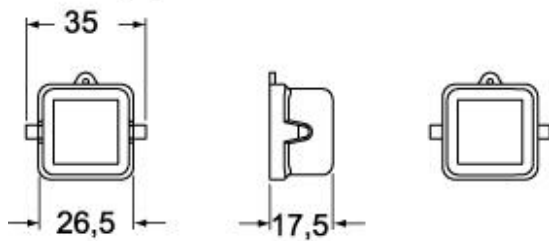

Part number

CK 03 CX

Catalogue drawings

CK C(N)

CK CA(N)

CK CX(N)

CK CXA(N)