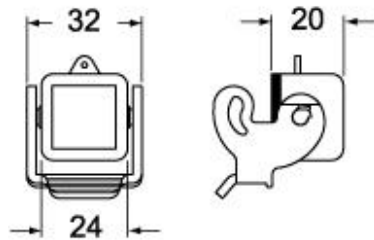

Part number

CK 03 CX

Catalogue drawings

CK C(N)

CK CA(N)

CK CX(N)

CK CXA(N)